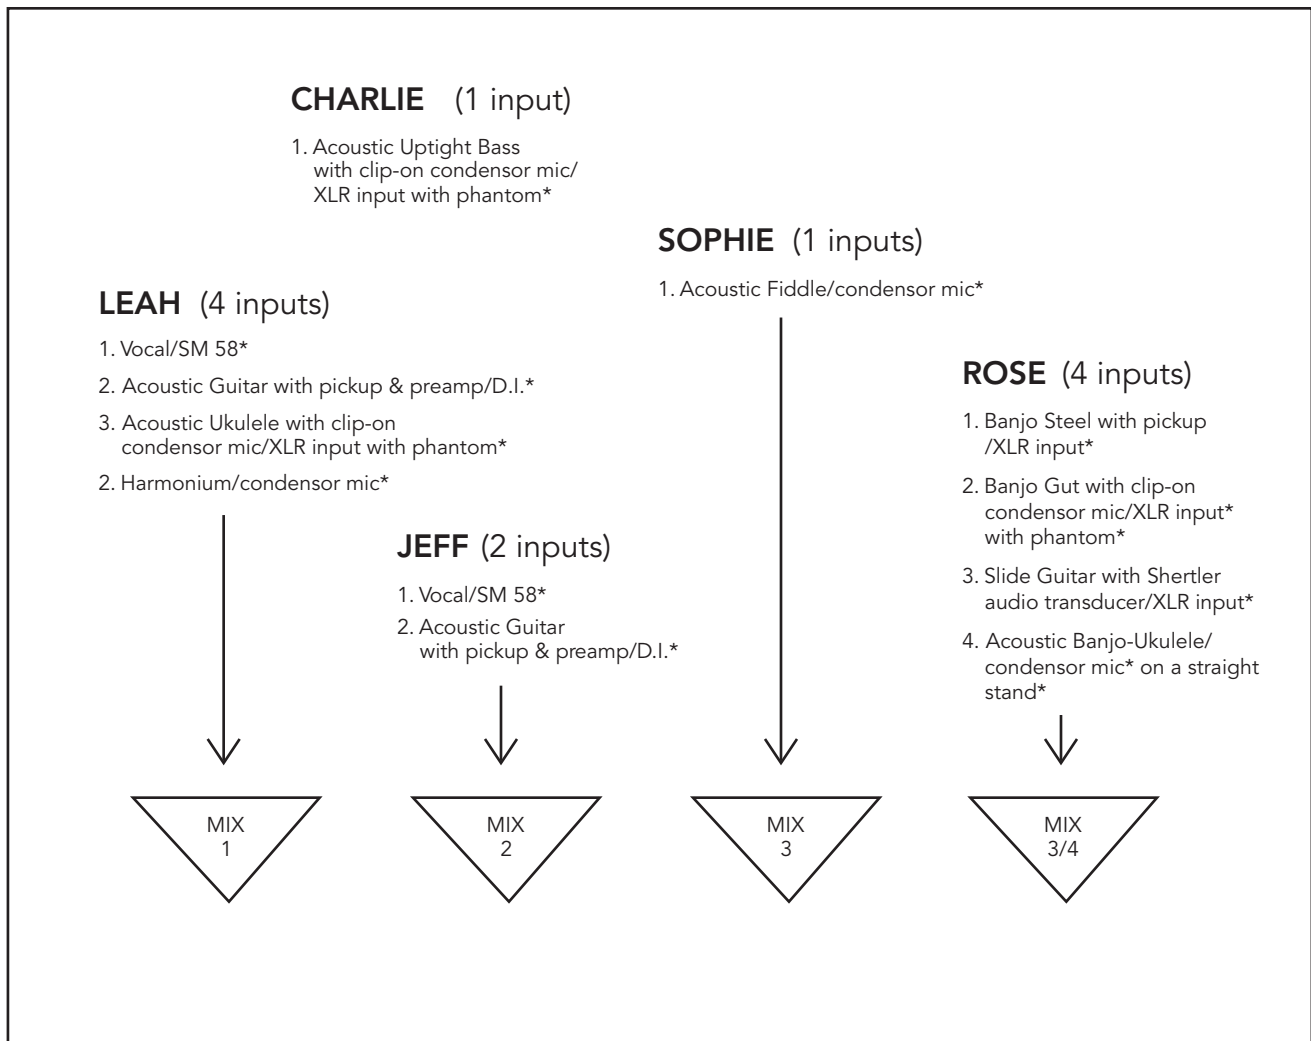

# THE CROOKED JADES

## STAGE PLOT & TECH REQUIREMENTS

12 Inputs including Vocals  
4 Front Monitor Wedges  
with Minimum 3 Separate Mixes

\* Venue Must Provide

Vocal/SM 58 Mics (3), Condensor Mics (3), Board with Phantom Power, DIs (2), Boom Mic Stands (4), Straight Mic Stand (1), Monitors (4)